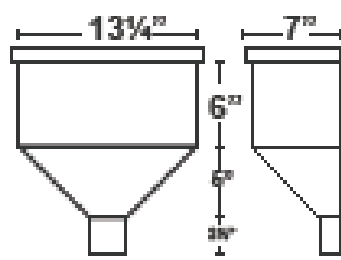

#1

LH01B
LH01C

26-Bond
16oz-CPPR

$80.00
$190.00