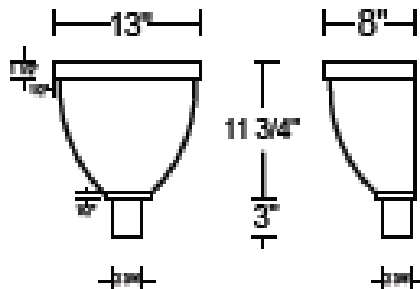

#7

LH07B
LH07C

26-Bond
16oz-CPPR

$144.00
$285.00