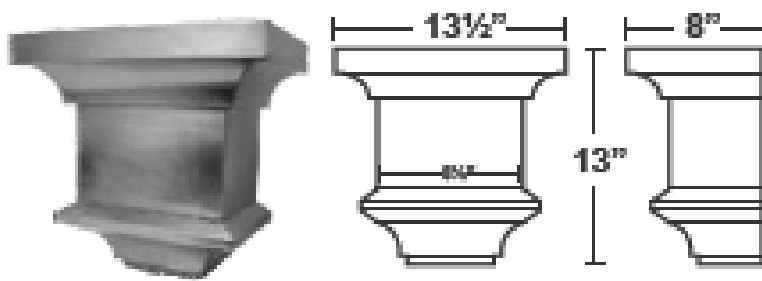

#31 LH31B 26-Bond $156.00
LH31C 16oz-CPPR $275.00