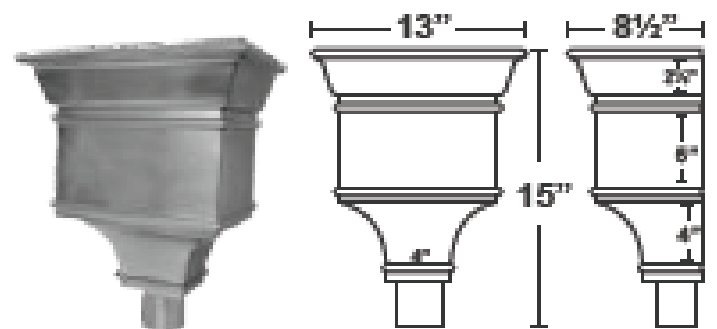

#32 LH32B 26-Bond $250.00
LH32C 16oz-CPPR $400.00