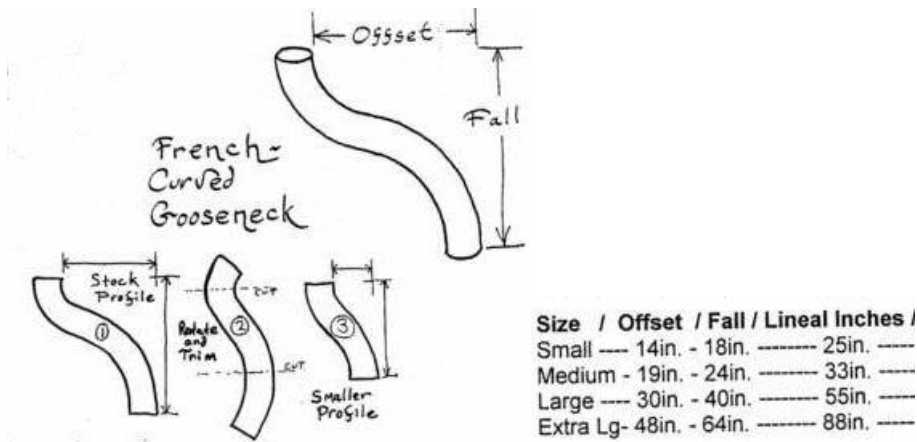

### Arizona Downspout Bracket

Unfinished

Finished

3" Round - \$ 59.80

3" Round - \$ 63.80

Goosenecks are formed from 18 ounce seamless downspout

And shipped in two halves that are joined via solder in the field.

A traditional gooseneck has a tighter radius on the top half than the bottom, i.e. order one 18" and one 24" radius curved spout to make a ever expanding French curved downspout return.

Call for pricing \$300.00 and up