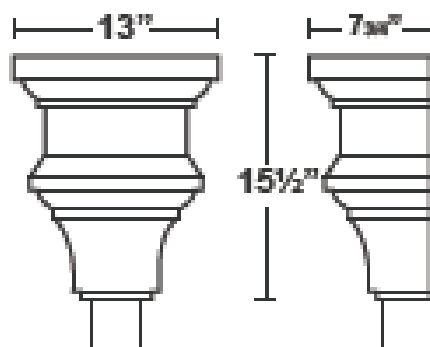

**#60** LH60B  
LH60C

26-Bond \$180.00  
16oz-CPPR \$360.00

**#61** LH61B  
LH61C

26-Bond \$350.00  
16oz-CPPR \$550.00

**#62** LH62B  
LH62C

26-Bond \$360.00  
16oz-CPPR \$500.00

**#63** LH63B  
LH63C

26-Bond \$210.00  
16oz-CPPR \$410.00