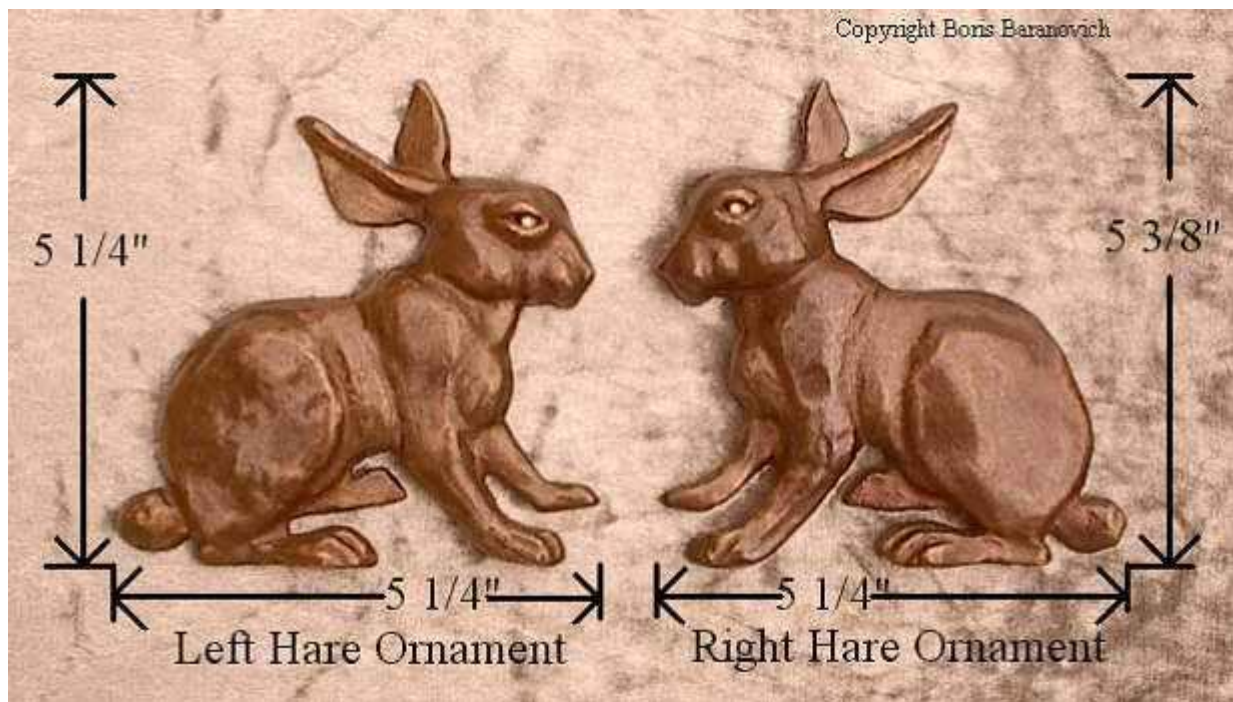

Leaderhead Ornaments

Scheduled to go back into production fall 2013

Some items available now.

Grape Cluster, Palm tree and Left or Right Hares $35.00 each.

All other items $18.00 each.