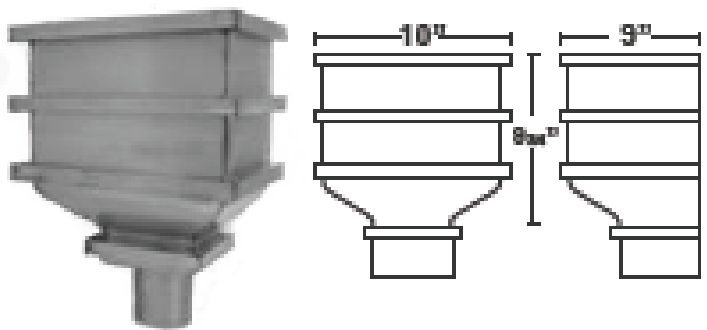

#41 LH41B 26-Bond $156.00
LH41C 16oz-CPPR $300.00