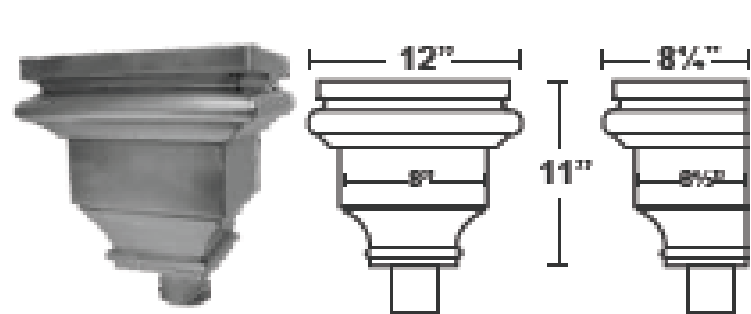

#30 LH30B 26-Bond $180.00
LH30C 16oz-CPPR $340.00