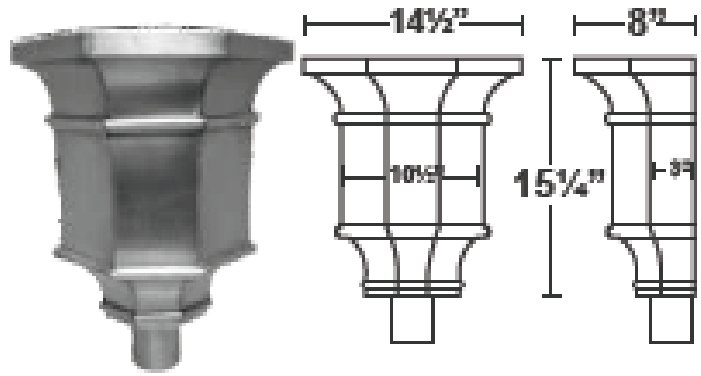

#49 LH49B $320.00
LH49C $550.00
26-Bond
16oz-CPPR