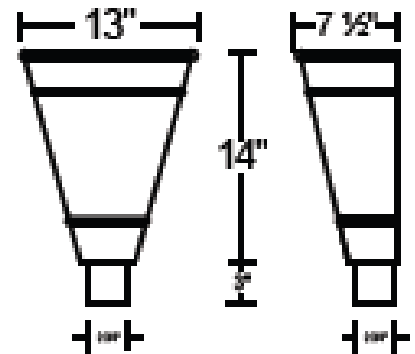

#6

LH06B
LH06C

26-Bond
16oz-CPPR

$156.00
$310.00