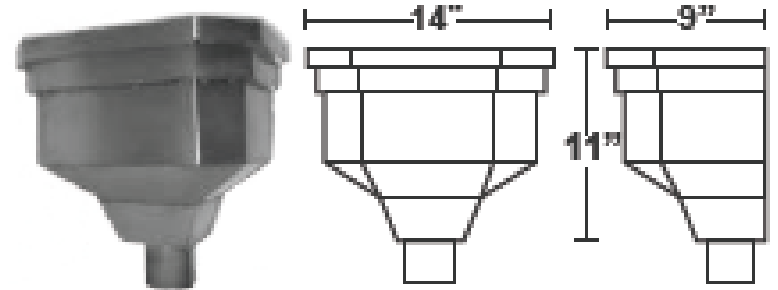

#42 LH42B 26-Bond $225.00
LH42C 16oz-CPPR $410.00