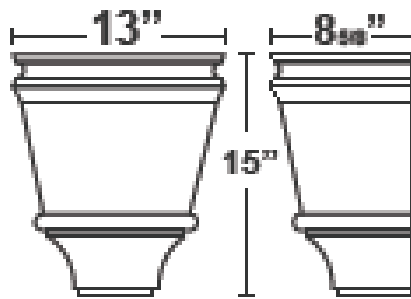

#57 LH57B
LH57C

26-Bond $210.00
16oz-CPPR $410.00