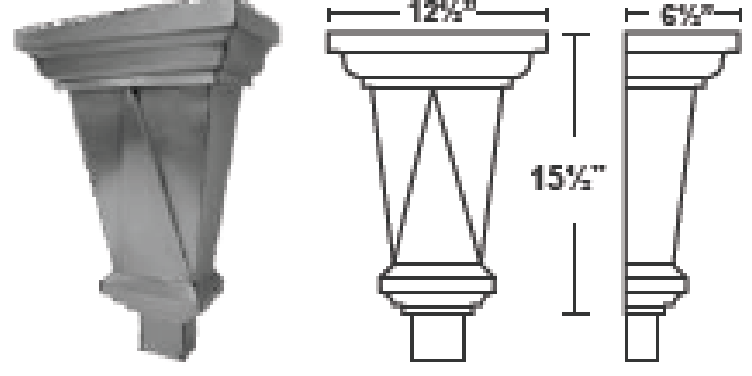

#50 LH50B $200.00
LH50C $400.00
26-Bond
16oz-CPPR