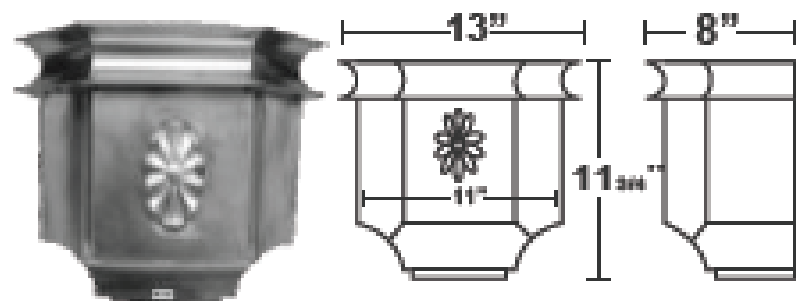

**#44** LH44B 26-Bond \$156.00  
LH44C 16oz-CPPR \$300.00

**#45** LH45B 26-Bond \$156.00  
LH45C 16oz-CPPR \$300.00

**#46** LH46B 26-Bond \$110.00  
LH46C 16oz-CPPR \$240.00

**#47** LH47B 26-Bond \$156.00  
LH47C 16oz-CPPR \$300.00