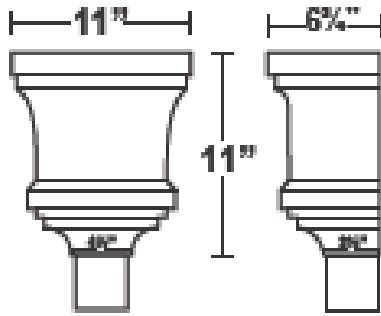

#3

LH03B
LH03C

26-Bond
16oz-CPPR

$132.00
$270.00