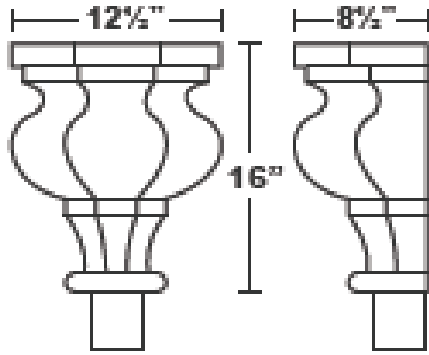

26-Bond
16oz-CPPR
$360.00
$500.00