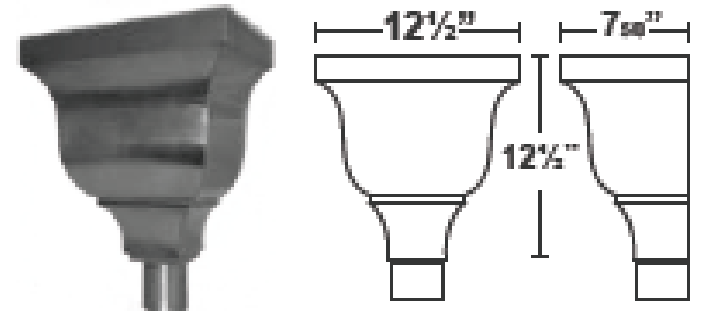

**#48** LH48B 26-Bond \$240.00  
LH48C 16oz-CPPR \$440.00

**#49** LH49B \$320.00  
LH49C \$550.00  
26-Bond  
16oz-CPPR

**#50** LH50B \$200.00  
LH50C \$400.00  
26-Bond  
16oz-CPPR

**#51** LH51B \$145.00  
LH51C \$275.00  
26-Bond  
16oz-CPPR