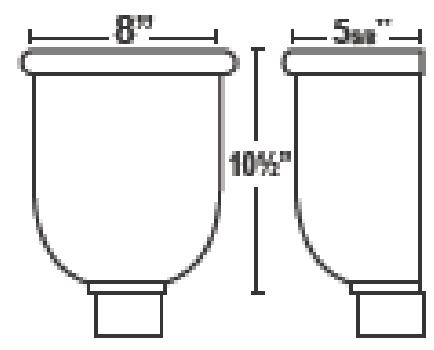

26-Bond  
16oz-CPPR  
\$150.00  
\$340.00

**#37** LH37B  
LH37C

26-Bond  
16oz-CPPR  
\$210.00  
\$410.00

**#38** LH38B  
LH38C

26-Bond  
16oz-CPPR  
\$200.00  
\$380.00

**#39** LH39B  
LH39C

26-Bond  
16oz-CPPR  
\$150.00  
\$300.00