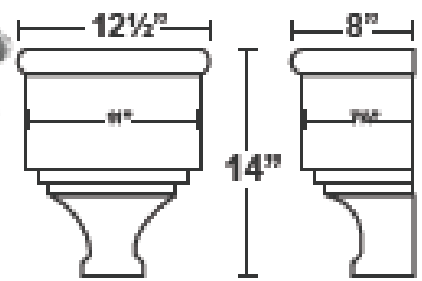

The Imperial Wagner ¼” cast bronze \$1200.00 each.

#1

LH01B  
LH01C

26-Bond  
16oz-CPPR

\$80.00  
\$190.00

#2

LH02B  
LH02C

26-Bond  
16oz-CPPR