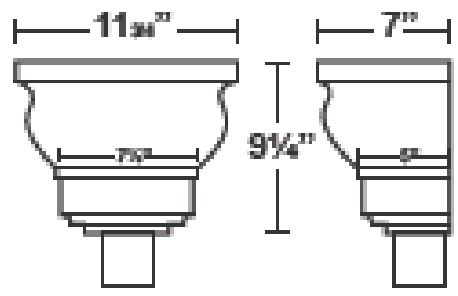

26-Bond  
16oz-CPPR  
\$150.00  
\$340.00

**#37** LH37B  
LH37C

26-Bond  
16oz-CPPR  
\$210.00  
\$410.00

**#38** LH38B  
LH38C

26-Bond  
16oz-CPPR  
\$200.00  
\$380.00

**#39** LH39B  
LH39C

26-Bond  
16oz-CPPR  
\$150.00  
\$300.00