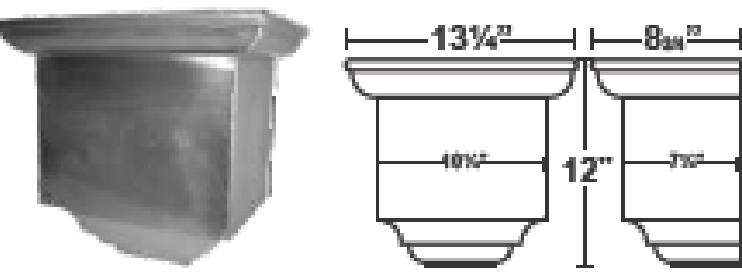

#51 LH51B $145.00
LH51C $275.00
26-Bond
16oz-CPPR