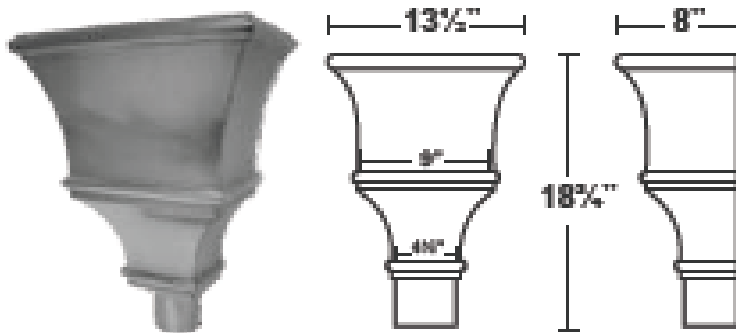

**#25** LH25B 26-Bond \$300.00  
LH25C 16oz-CPPR \$500.00

**#26** LH26B 26-Bond \$150.00  
LH26C 16oz-CPPR \$280.00

**#27** LH27B 26-Bond \$156.00  
LH27C 16oz-CPPR \$275.00

**#28** LH28B 26-Bond \$160.00  
LH28C 16oz-CPPR \$320.00