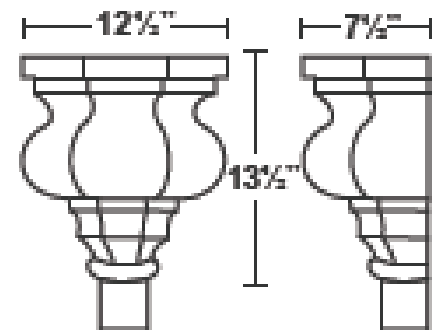

**#60** LH60B  
LH60C

26-Bond \$180.00  
16oz-CPPR \$360.00

**#61** LH61B  
LH61C

26-Bond \$350.00  
16oz-CPPR \$550.00

**#62** LH62B  
LH62C

26-Bond \$360.00  
16oz-CPPR \$500.00

**#63** LH63B  
LH63C

26-Bond \$210.00  
16oz-CPPR \$410.00